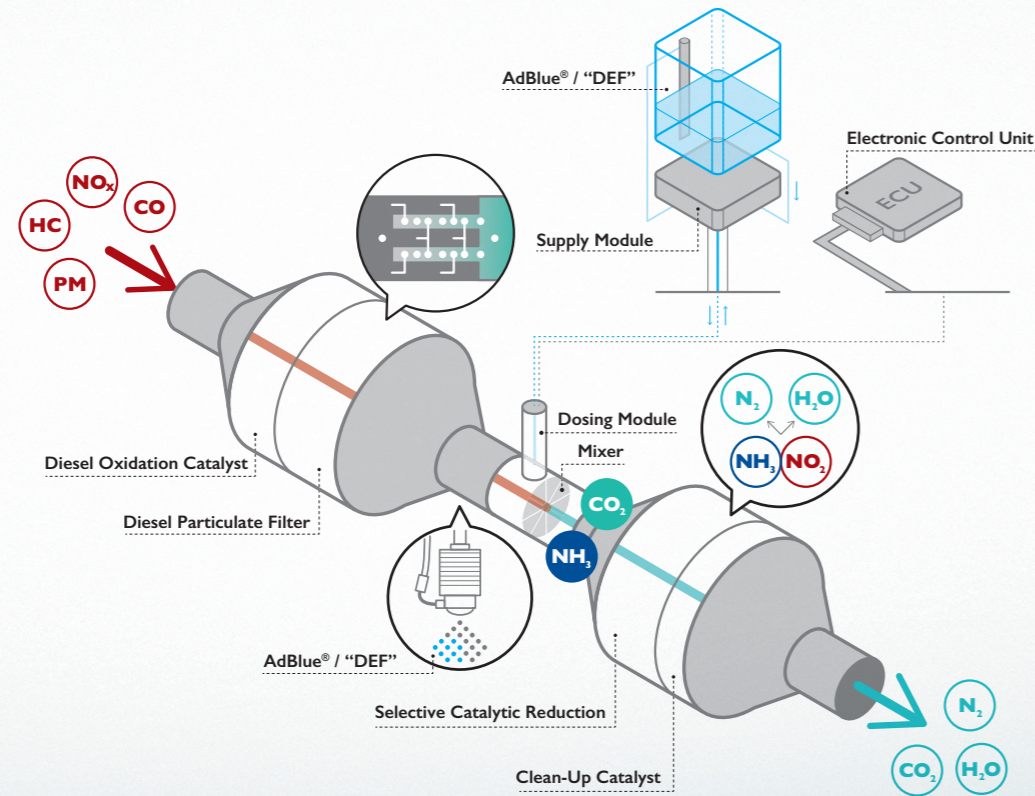

SCR ONLY TECHNOLOGY BENEFITS

IVECO exclusive SCR ONLY technology is the best combination of efficiency and durability.

The compact and lightweight system together with the Diesel Particulate Filter (DPF) are located in a single box on the side of the frame for easy access and maintenance.

CURSOR ENGINES WITH SCR ONLY DELIVER A NUMBER OF ADVANTAGES:

MORE SAFETY

- Low temperature and no thermal damage to the DPF
- Sustainable technology for sensitive operating environments (e.g. chemical factories, refineries, airports)

HIGHER FUEL EFFICIENCY

- No fuel is utilized to burn particles
- No power is lost to cool down exhaust gas temperature

MORE SIMPLICITY

- Only one after-treatment system
- No additional components on engine and cooling system

NO DRIVER INTERVENTION

- No need for forced regeneration
- No inhibitor switch on dashboard
- No damage to road surface

ADDITIONAL ADVANTAGES

- ✓ No AdBlue® crystallization into the exhaust pipes thanks to self-cleaning function at vehicle shut off
- ✓ Financial options available to best meet your needs

TOP POWER, EFFICIENCY AND SUSTAINABILITY

EURO 6 CURSOR ENGINES

Euro 6 engines	Power (hp)	Torque (Nm)
CURSOR 9 (8.7lt.)	360	1,650
	400	1,700
CURSOR 11 (11.1lt.)	420	1,900
	460	2,150
	480	2,250
CURSOR 13 (12.9lt.)	500	2,300
	560	2,500